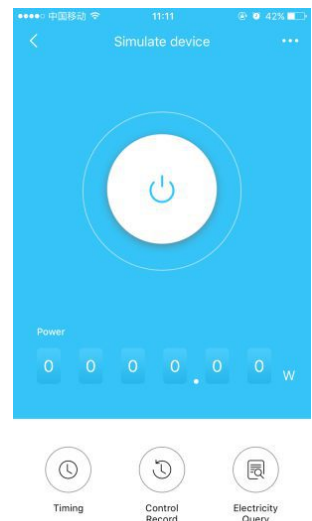

SMART PLUGS & SOCKETS

SF01 Smart Plug

The SF01 smart plug should be used in conjunction with free Weconn Plug APP, the device allows you to power on or off your home electronics and appliances at anytime and anywhere, making your home more secure and more convenient.

Features

1. Easy to install and use , no hub required, support FOTA
2. Remote Control devices by APP with WiFi/4G access
3. Works with Amazon Alexa and the Google assistant, control your devices via voice.
4. Power monitoring /Energy saving: Reduce energy use, eliminate wasteful standby power /Plug control history view
5. Set schedule: Turn on / off your devices based on specific time you set
6. Multiple user control / Group control
7. Zero cross detection / Overload protection

Specifications

Main chip	ESP8266
Data transmission	WiFi
Input Voltage	220V
Rated Current	16A
Max output power	3500W
Plug Output	Type C
Plug Input	Standard FR input plug
Material	PC flame retarding polymer
Fire rating	V0
Wireless Mode	WiFi
Wireless Standard	802.11 b/g/n
RF Range	30 meters indoor, 45 meters on open spaces. (changes with environment)
APP Support	Support Android4.0 and iOS8.0 or above
Dimension	62*110*35
Packaging Size	64*115*80

Works with
Amazon Alexa