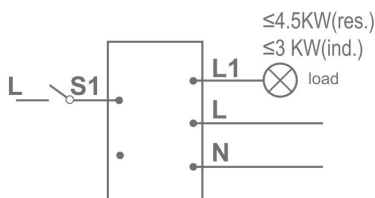

Wiring Instruction

Specifications

Wireless Control	WiFi 2.4GHz
Rated Voltage	240VAC
Max output power	For resistive load-4500W For inductive load-3000W
Application	Powerful home appliance
APP Support	Support Android6.0 and iOS11.0 or above
RF Range	30 meters indoors; 45 meters outdoors
Demension	60*48*23mm
Operating Temperature	-10°C~+50°C
Operating Humidity	20%~85% (No condensing)

Label	I/O	Description
L1	output	AC live line output, connect to lamp or small appliance
L	input	AC live line input
S1	input	Mechanical switch input to turn on/off L1
N	input	AC neutral line input