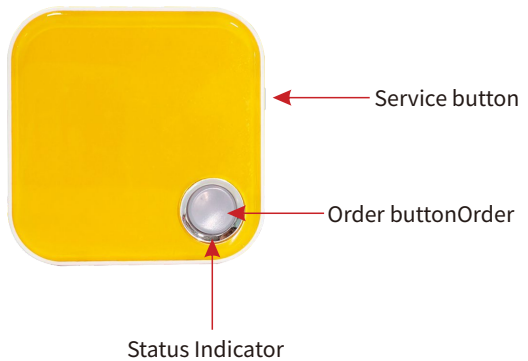

Features

1. Smartconfig technology, quick connection
2. Quick order place
3. Cancel order
4. One-button customer service
5. Regularly reported to work status
6. Rechargeable battery design