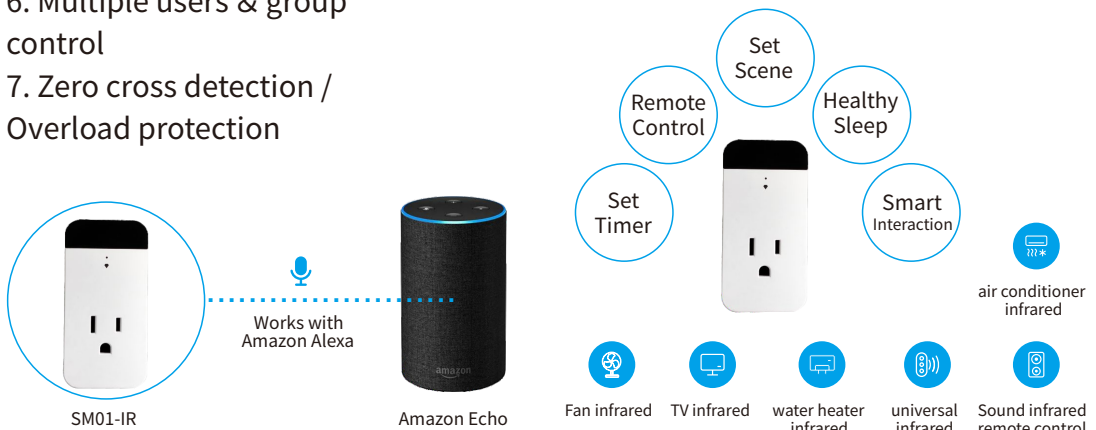

### Features

1. Easy to install and use , no hub required, support FOTA
2. Remote Control devices by APP with WiFi/4G access;
3. Works with Amazon Alexa and the Google assistant, control your devices via voice.
4. Power monitoring / Energy saving: Reduce energy use, eliminate wasteful standby power / Plug control history view
5. Set schedule: Turn on / off your devices based on specific time you set
6. Multiple user control / Group control
7. Zero cross detection / Overload protection

## SM01-IR Smart Plug

The SM01-IR smart plug allows you to power on/off your home electronics appliances anytime and anywhere, making your home more secure and more convenient. You can schedule the smart plug to automatically power electronics on and off as needed, like setting lights to come on at dusk or turn off at sunrise. Amazon Echo lets you control devices connected to the smart plugs using just your voice.

### Features

1. Infrared remote control, support most IR controlled air conditioners
2. Works with Amazon Alexa and the Google assistant, control your devices via voice.
3. Remote Control devices by APP with WiFi/4G access
4. Power monitoring /Energy saving: Reduce energy use, eliminate wasteful standby power /Plug control history view
5. Set schedule: Turn on/off your devices based on specific time you set
6. Multiple users & group control
7. Zero cross detection / Overload protection

# SM03 WiFi Smart Plug

The SM03 smart plug should be used in conjunction with free "Seetime Smart" APP, the device allows you to power on or off your home electronics and appliances at anytime and anywhere, making your home more secure and more convenient.