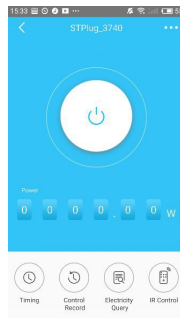

SC03-IR controls home appliances plugged in it, and it can also transfer infrared signal to remote control IR air conditioner to set temperature.

时在智管家  
Seetime Smart

iOS  
App Store

Android  
Google Play

Android

Control Page

Infrared air conditioner control

Remote timer control