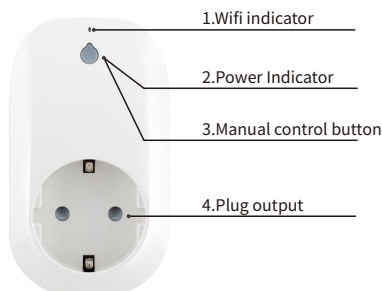

Specifications

Data transmission	WiFi
Input Voltage	96V-264V
Rated Current	16A
Plug Input	Standard EU input plug
APP Support	Support Android4.1 and iOS8.0 or above
Dimension	98*56*40 mm