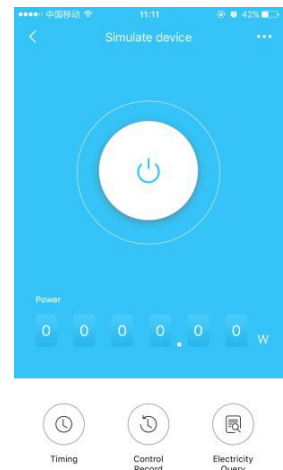

SM03 WiFi Smart Plug

The SM03 smart plug should be used in conjunction with free "Seetime Smart" APP, the device allows you to power on or off your home electronics and appliances at anytime and anywhere, making your home more secure and more convenient.

Features

1. Patent WiFi access technology, users configure network one step intelligently by mobile APP
2. Remote Control devices by APP with WiFi/4G access.
3. Works with Amazon Alexa and the Google assistant, control your devices via voice.
4. Set schedule: Turn on/off your devices based on specific time you set.
5. Multiple users & group control.

Specifications

Main chip	ESP8266
Data transmission	WiFi
Input Voltage	100-130V
Rated Current	10A
Max output power	1300W
Plug Output	Type B
Plug Input	Standard US input plug
Wireless Mode	WiFi
Wireless Standard	802.11 b/g/n
RF Range	30 meters indoor, 45 meters on open spaces. (changes with environment)
APP Support	Support Android4.1 and iOS8.0 or above
Dimension	69.6*40.2*31.5mm