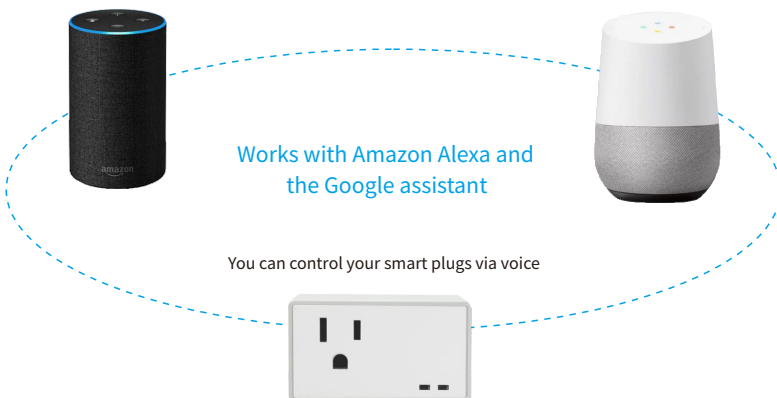

## SM01-IR Smart Plug

The SM01-IR smart plug allows you to power on/off your home electronics appliances anytime and anywhere, making your home more secure and more convenient. You can schedule the smart plug to automatically power electronics on and off as needed, like setting lights to come on at dusk or turn off at sunrise. Amazon Echo lets you control devices connected to the smart plugs using just your voice.

# SM03 WiFi Smart Plug

The SM03 smart plug should be used in conjunction with free "Seetime Smart" APP, the device allows you to power on or off your home electronics and appliances at anytime and anywhere, making your home more secure and more convenient.

## Features

- 1. Patent WiFi access technology, users configure network one step intelligently by mobile APP
- 2. Remote Control devices by APP with WiFi/4G access.
- 3. Works with Amazon Alexa and the Google assistant, control your devices via voice.
- 4. Set schedule: Turn on/off your devices based on specific time you set.
- 5. Multiple users & group control.

## SC03-IR WiFi Smart Plug

The smart plug should be used in conjunction with "Seetime Smart" APP, The device allows you to power on/off your home electronics appliances anytime and anywhere, set temperature remotely by transferring infrared signal, making your home more secure and more convenient.