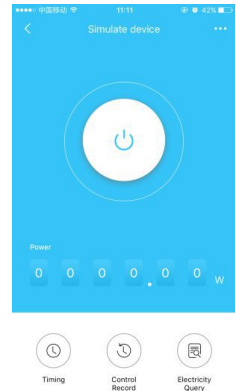

Specifications

Main chip	ESP8266
Data transmission	WiFi
Input Voltage	96V-264V
Rated Current	16A
Plug Input	Standard EU input plug
APP Support	Support Android4.0 and iOS8.0 or above
Dimension	98*56*40 mm

Smart plug