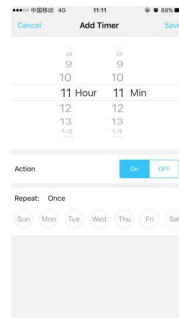

Infrared air conditioner control