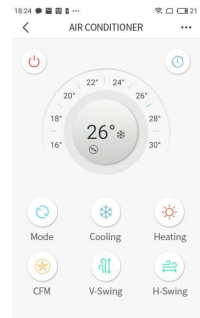

Remote timer control