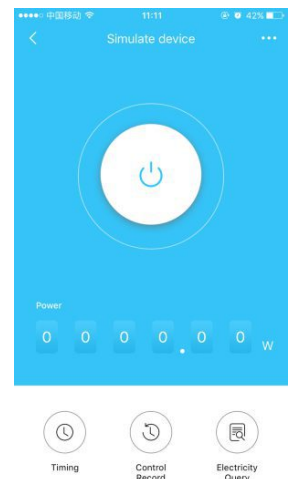

SM01 Smart Plug

The SM01 smart plug should be used in conjunction with freeWeconn Plug APP the device allows you to power on or off your home electronics and appliances at anytime and anywhere, making your home more secure and more convenient.

Features

1. Easy to install and use , no hub required, support FOTA
2. Remote Control devices by APP with WiFi/4G access;
3. Works with Amazon Alexa and the Google assistant, control your devices via voice.
4. Power monitoring / Energy saving: Reduce energy use, eliminate wasteful standby power / Plug control history view
5. Set schedule: Turn on / off your devices based on specific time you set
6. Multiple user control / Group control
7. Zero cross detection / Overload protection

Specifications

Main chip	ESP8266
Data transmission	WiFi
Input Voltage	100-130V
Rated Current	16A
Max output power	2000W
Plug Output	Type B
Plug Input	Standard US input plug
Material	ABS flame retarding polymer
Fire rating	V0
Wireless Mode	WiFi
Wireless Standard	802.11 b/g/n
RF Range	30 meters indoor, 45 meters on open spaces. (changes with environment)
APP Support	Support Android 4.0 and iOS 8.0 or above
Dimension	30*42*85mm

Works with Amazon Alexa