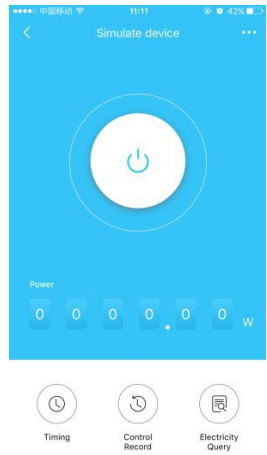

SMART PLUGS & SOCKETS

SE01 Smart Plug

The SE01 smart plug should be used in conjunction with free Weconn Plug APP, the device allows you to power on or off your home electronics and appliances at anytime and anywhere, making your home more secure and more convenient.

Features

1. Easy to install and use , no hub required, support FOTA
2. Remote Control devices by APP with WiFi/4G access;
3. Works with Amazon Alexa and the Google assistant, control your devices via voice.
4. Power monitoring / Energy saving: Reduce energy use, eliminate wasteful standby power / Plug control history view;
5. Set schedule: Turn on / off your devices based on specific time you set
6. Multiple user control / Group control
7. Zero cross detection / Overload protection

Specifications

Main chip	ESP8266
Data transmission	WiFi
Input Voltage	200-240V
Rated Current	16A
Max output power	3500W
Plug Output	Type G
Plug Input	Standard UK input plug
Material	PC flame retarding polymer
Fire rating	V0
Wireless Mode	WiFi
Wireless Standard	802.11 b/g/n
RF Range	30 meters indoor, 45 meters on open spaces. (changes with environment)
APP Support	Support Android4.0 and iOS8.0 or above
Dimension	62*110*35
Packaging Size	64*115*80

Works with Amazon Alexa