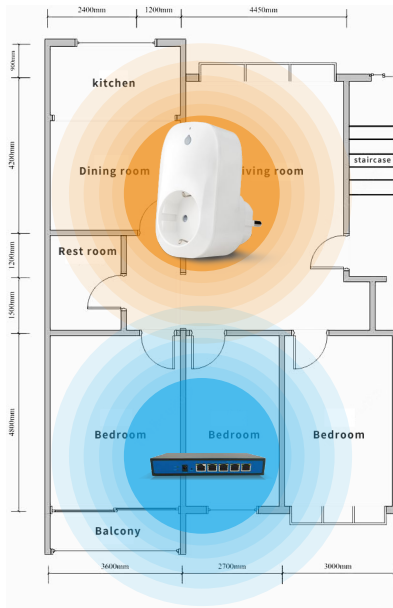

Under using current WiFi technology. Ogemray independently developed new WiFi range extender and with smart plug. The device combine device control with range extender together. With free “Seetime Smart” APP, The device allows you to power on or off your home electronics and appliances at anytime and anywhere, making your home more secure and convenient.

Features

1. Expand WiFi coverage and reliability with smart plug function
2. Boost WiFi range, create a stronger WiFi signal.
3. Remote Control devices by APP/ Group control /Multiple users control
4. Works with Alexa/the Google assistant/DuerOS/Tianmao Genie, manage your devices via voice control
5. Power monitoring / Energy saving: reduce energy use, eliminate wasteful power.
6. Set schedule: Turn on/off your devices based on time you set.