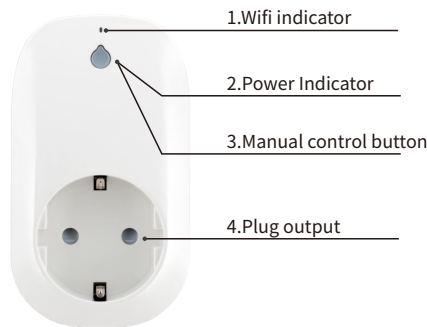

Specifications

Main chip	ESP8266
Data transmission	WiFi
Input Voltage	96V-264V
Rated Current	16A
Plug Input	Standard EU input plug
APP Support	Support Android4.0 and iOS8.0 or above
Dimension	98*56*40 mm

Smart plug