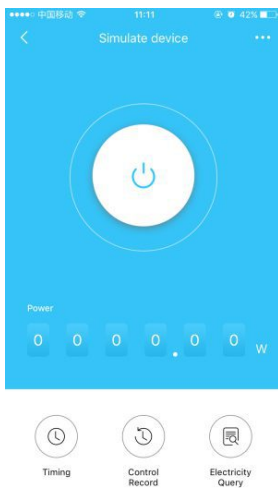

SMART PLUGS & SOCKETS

SA01 Smart Plug

The SA01 smart plug should be used in conjunction with free Weconn Plug APP, the device allows you to power on or off your home electronics and appliances at anytime and anywhere, making your home more secure and more convenient.

Features

1. Easy to install and use , no hub required, support FOTA
2. Remote Control devices by APP with WiFi/4G access
3. Works with Amazon Alexa and the Google assistant, control your devices via voice.
4. Power monitoring / Energy saving: Reduce energy use, eliminate wasteful standby power / Plug control history view
5. Set schedule: Turn on / off your devices based on specific time you set
6. Multiple user control / Group control
7. Zero cross detection / Overload protection
8. Power and energy monitoring
9. Support FOTA

Specifications

Main chip	ESP8266
Data transmission	WiFi
Input Voltage	200-240V
Rated Current	16A
Max output power	3500W
Plug Output	Type I
Plug Input	Standard AU input plug
Material	PC flame retarding polymer
Fire rating	V0
Wireless Mode	WiFi
Wireless Standard	802.11 b/g/n
RF Range	30 meters indoor, 45 meters on open spaces. (changes with environment)
APP Support	Support Android4.0 and iOS8.0 or above
Dimension	62*110*35
Packaging Size	64*115*80

Works with
Amazon Alexa