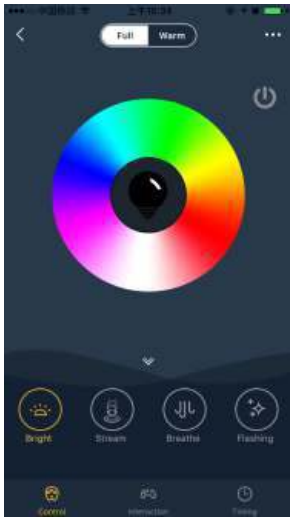

## DK01 Smart LED Strip Controller

The DK01 should be used in conjunction with 5050 RGB LED strips and power adapter, with "Seetime Smart" APP, the device allows you to adjust color, brightness and dynamic effects of RGB LED strips anytime and anywhere, making your home more atmospheric and more convenient.