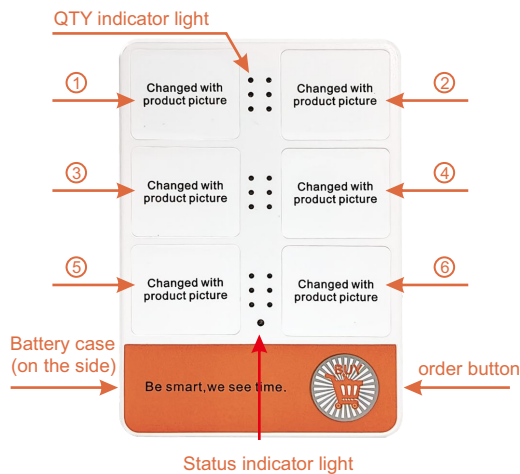

Specifications

Data transmission	WiFi 2.4GHz
Antenna	Built-in antenna
Battery	2 pcs AAA batteries
WiFi Work Mode	STA mode
Security Mechanism	WPA/WPA2 — PSK/WEP
Connection Time	15-20 seconds
Power consumption	Static power consumption in standby: <0.1mW
	Working power consumption: <10 joules / second
Number of operations	About 90 times under a single operating
Transmission distance	Interior: 50 meters, outdoor: 80 meters (varies with the environment)
APP Support	Android 4.0 and iOS8.0 or above
Dimension	111.5x79x14mm