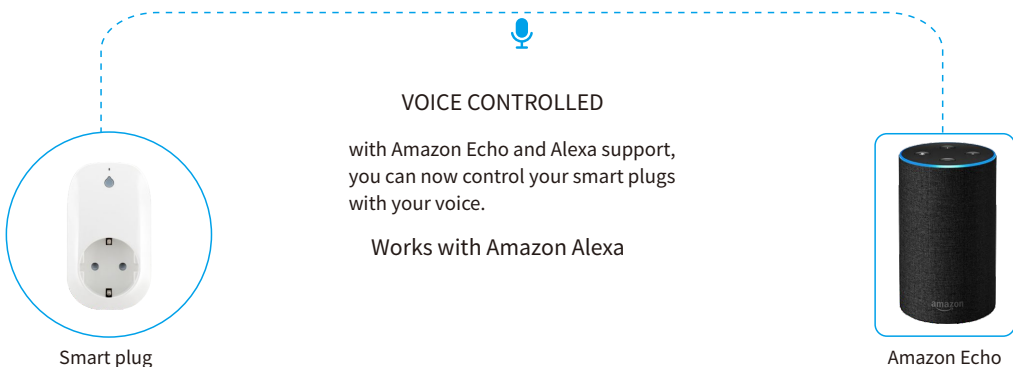

Amazon Echo

Specifications

Main chip	ESP8266
Data transmission	WiFi
Input Voltage	96V-264V
Rated Current	16A
Plug Input	Standard EU input plug
APP Support	Support Android4.0 and iOS8.0 or above
Dimension	98*56*40 mm

Smart plug